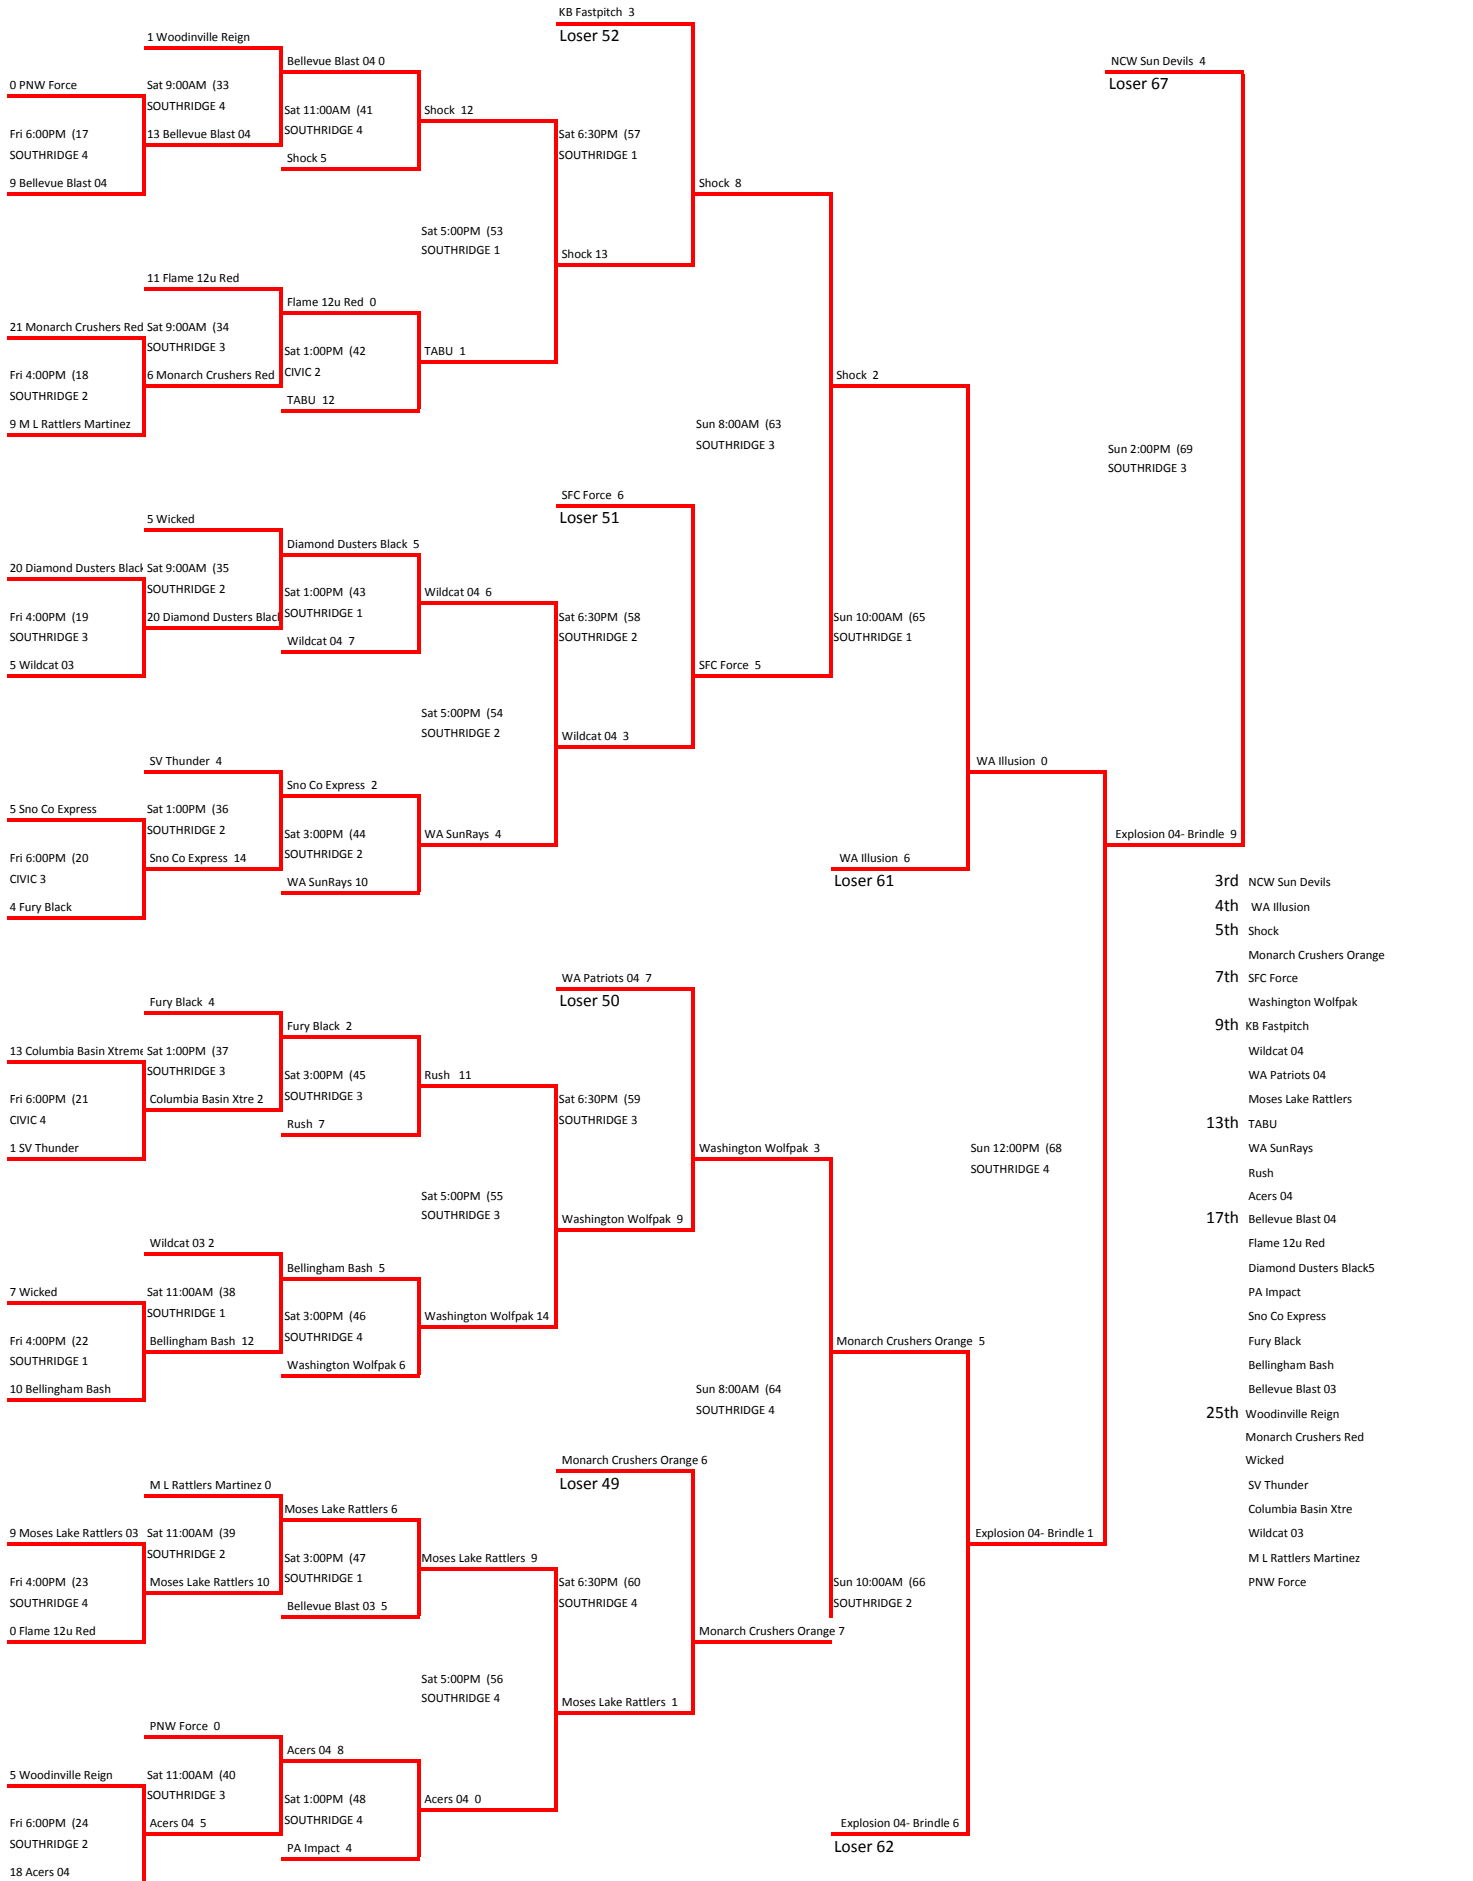

2016 NSA WASHINGTON STATE
CHAMPIONSHIP
12B

WA Angels

**2016
State
Champs**

- 2nd Explosion 04- Brindle
- 3rd NCW Sun Devils
- 4th WA Illusion
- 5th Shock
- Monarch Crushers Orange
- 7th SFC Force
- Washington Wolfpak
- 9th KB Fastpitch
- Wildcat 04
- WA Patriots 04
- Moses Lake Rattlers
- 13th TABU
- WA SunRays
- Rush
- Acers 04

Explosion 04- Brindle 1

- 17th Bellevue Blast 04
- Flame 12u Red
- Diamond Dusters Black5
- PA Impact
- Sno Co Express
- Fury Black
- Bellingham Bash
- Bellevue Blast 03
- 25th Woodinville Reign
- Monarch Crushers Red
- Wicked
- SV Thunder
- Columbia Basin Xtre
- Wildcat 03
- M L Rattlers Martinez
- PNW Force

12B Losers

- 3rd NCW Sun Devils
- 4th WA Illusion
- 5th Shock
- Monarch Crushers Orange
- 7th SFC Force
- Washington Wolfpak
- 9th KB Fastpitch
- Wildcat 04
- WA Patriots 04
- Moses Lake Rattlers
- 13th TABU
- WA SunRays
- Rush
- Acers 04
- 17th Bellevue Blast 04
- Flame 12u Red
- Diamond Dusters Black5
- PA Impact
- Sno Co Express
- Fury Black
- Bellingham Bash
- Bellevue Blast 03
- 25th Woodinville Reign
- Monarch Crushers Red
- Wicked
- SV Thunder
- Columbia Basin Xtreme
- Wildcat 03
- M L Rattlers Martinez
- PNW Force