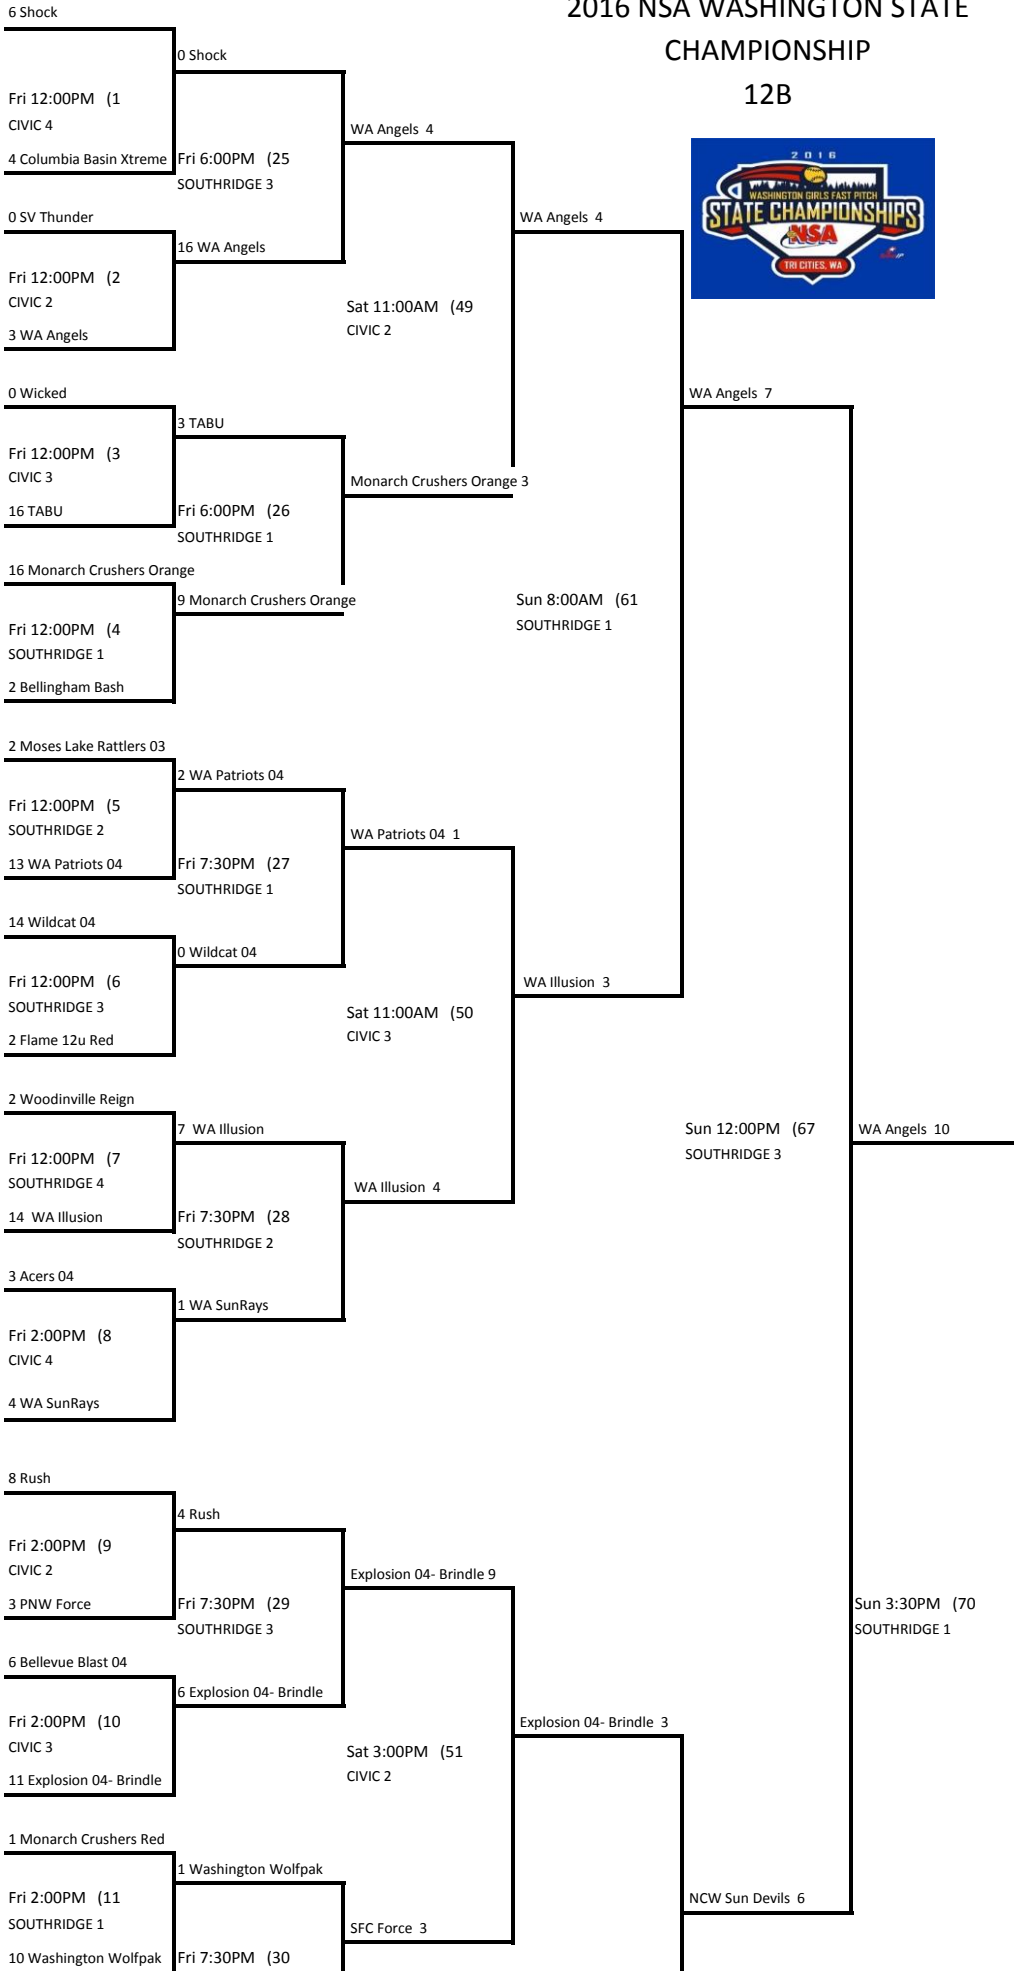

2016 NSA WASHINGTON STATE
CHAMPIONSHIP
12B

WA Angels

**2016
State
Champs**

- 2nd** Explosion 04- Brindle
- 3rd** NCW Sun Devils
- 4th** WA Illusion
- 5th** Shock
- Monarch Crushers Orange
- 7th** SFC Force
- Washington Wolfpak
- 9th** KB Fastpitch
- Wildcat 04
- WA Patriots 04
- Moses Lake Rattlers
- 13th** TABU
- WA SunRays
- Rush
- Acers 04

Explosion 04- Brindle 1

- 17th Bellevue Blast 04
- Flame 12u Red
- Diamond Dusters Black5
- PA Impact
- Sno Co Express
- Fury Black
- Bellingham Bash
- Bellevue Blast 03
- 25th Woodinville Reign
- Monarch Crushers Red
- Wicked
- SV Thunder
- Columbia Basin Xtre
- Wildcat 03
- M L Rattlers Martinez
- PNW Force

12B Losers