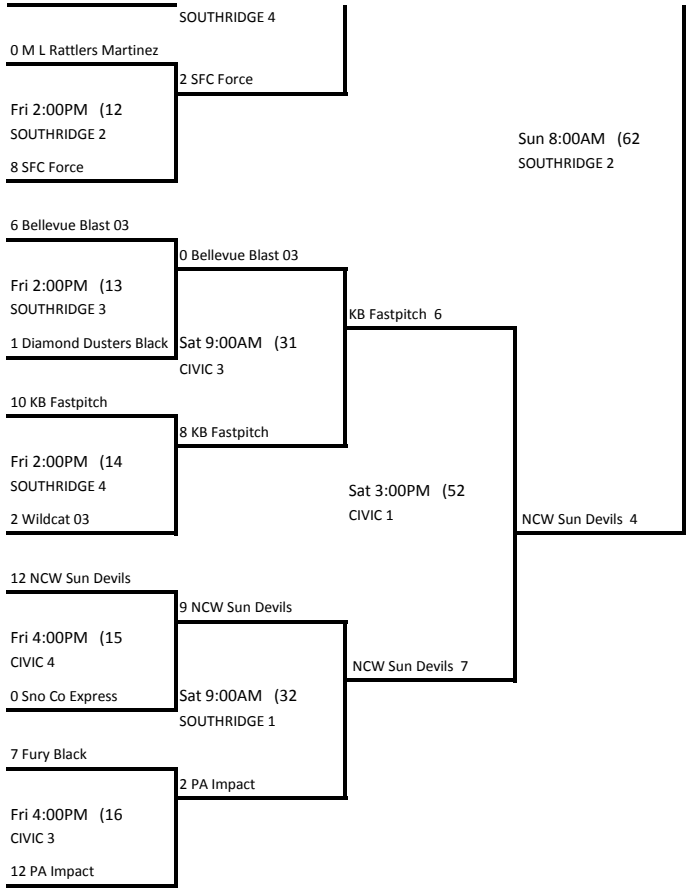

2016 NSA WASHINGTON STATE
CHAMPIONSHIP
12B

WA Angels

**2016
State
Champs**

- 2nd Explosion 04- Brindle
- 3rd NCW Sun Devils
- 4th WA Illusion
- 5th Shock
- Monarch Crushers Orange
- 7th SFC Force
- Washington Wolfpak
- 9th KB Fastpitch
- Wildcat 04
- WA Patriots 04
- Moses Lake Rattlers
- 13th TABU
- WA SunRays
- Rush
- Acers 04

Explosion 04- Brindle 1

- 17th Bellevue Blast 04
- Flame 12u Red
- Diamond Dusters Black5
- PA Impact
- Sno Co Express
- Fury Black
- Bellingham Bash
- Bellevue Blast 03
- 25th Woodinville Reign
- Monarch Crushers Red
- Wicked
- SV Thunder
- Columbia Basin Xtre
- Wildcat 03
- M L Rattlers Martinez
- PNW Force

12B Losers

- 3rd NCW Sun Devils
- 4th WA Illusion
- 5th Shock
- Monarch Crushers Orange
- 7th SFC Force
- Washington Wolfpak
- 9th KB Fastpitch
- Wildcat 04
- WA Patriots 04
- Moses Lake Rattlers
- 13th TABU
- WA SunRays
- Rush
- Acers 04
- 17th Bellevue Blast 04
- Flame 12u Red
- Diamond Dusters Black5
- PA Impact
- Sno Co Express
- Fury Black
- Bellingham Bash
- Bellevue Blast 03
- 25th Woodinville Reign
- Monarch Crushers Red
- Wicked
- SV Thunder
- Columbia Basin Xtreme
- Wildcat 03
- M L Rattlers Martinez
- PNW Force