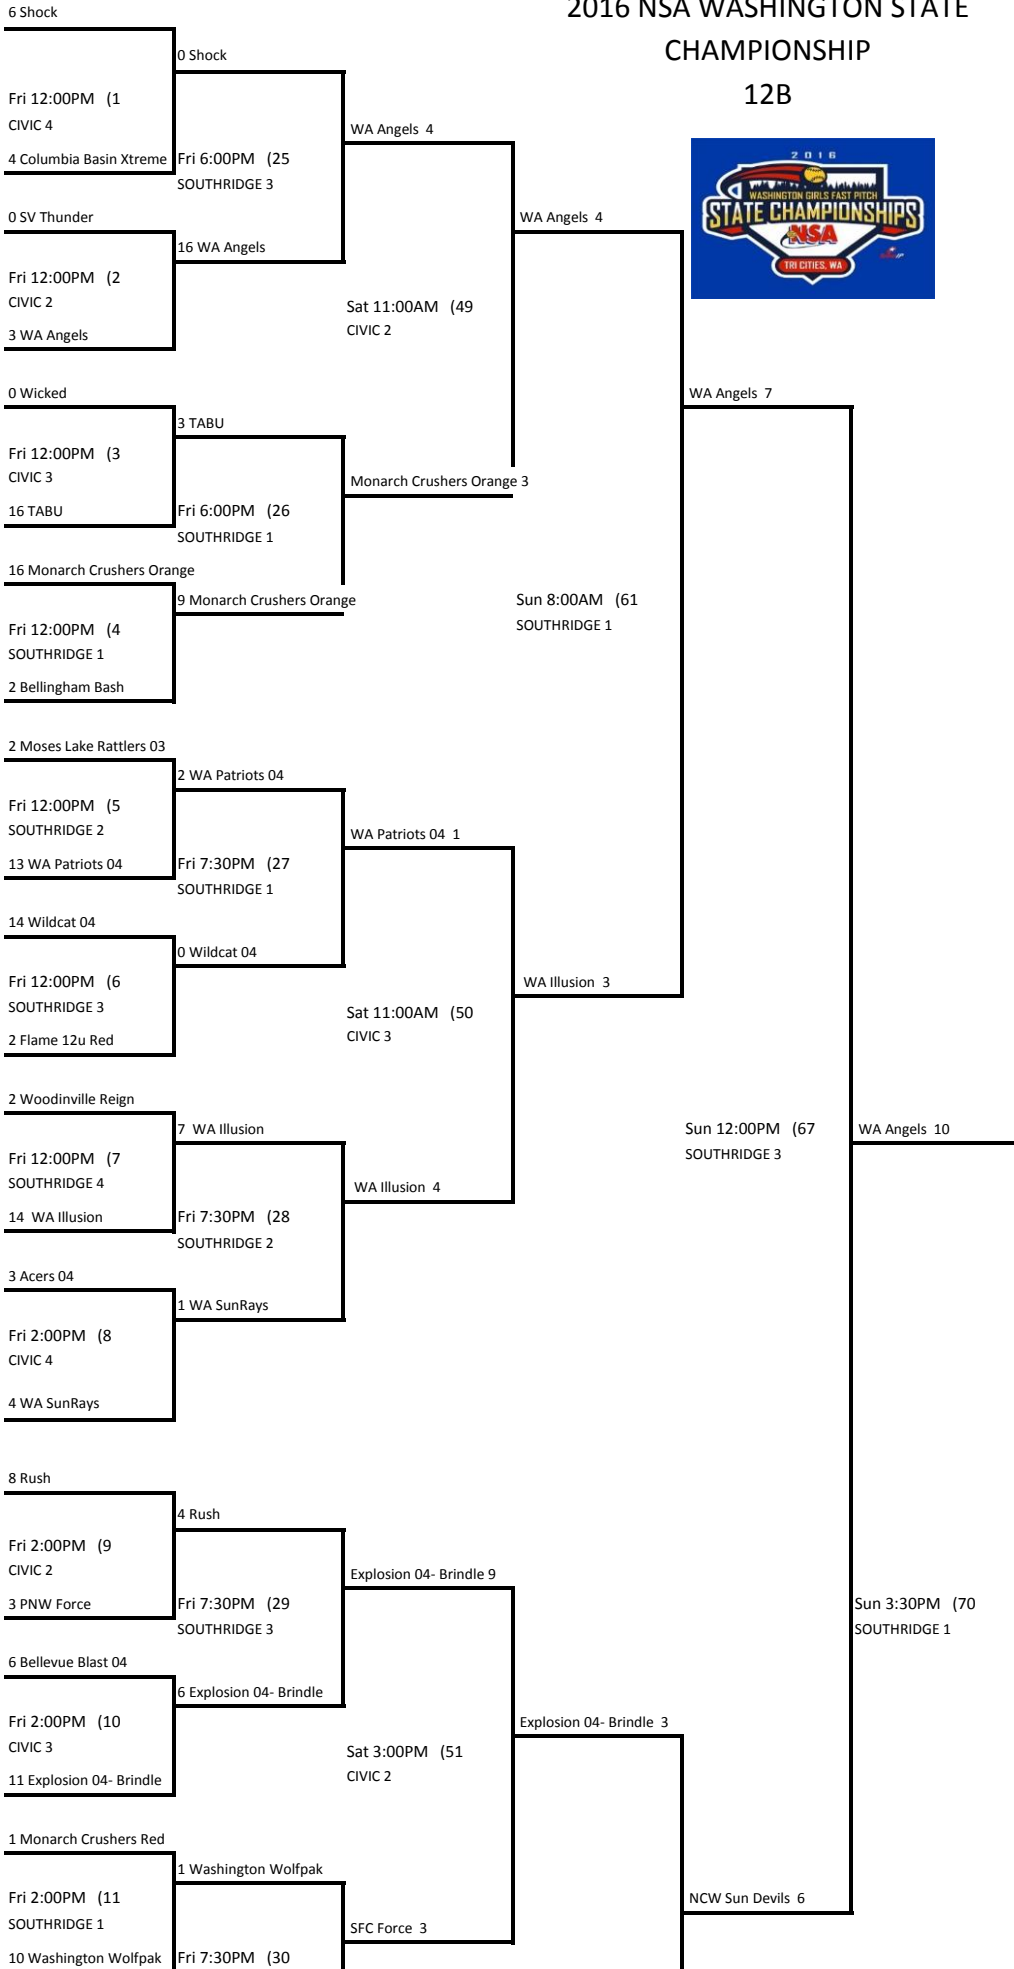

2016 NSA WASHINGTON STATE
CHAMPIONSHIP
12B

WA Angels

**2016
State
Champs**

- 2nd Explosion 04- Brindle
- 3rd NCW Sun Devils
- 4th WA Illusion
- 5th Shock
- Monarch Crushers Orange
- 7th SFC Force
- Washington Wolfpak
- 9th KB Fastpitch
- Wildcat 04
- WA Patriots 04
- Moses Lake Rattlers
- 13th TABU
- WA SunRays
- Rush
- Acers 04

Explosion 04- Brindle 1

- 17th Bellevue Blast 04
- Flame 12u Red
- Diamond Dusters Black5
- PA Impact
- Sno Co Express
- Fury Black
- Bellingham Bash
- Bellevue Blast 03
- 25th Woodinville Reign
- Monarch Crushers Red
- Wicked
- SV Thunder
- Columbia Basin Xtre
- Wildcat 03
- M L Rattlers Martinez
- PNW Force

12B Losers

- 3rd NCW Sun Devils
- 4th WA Illusion
- 5th Shock
- Monarch Crushers Orange
- 7th SFC Force
- Washington Wolfpak
- 9th KB Fastpitch
- Wildcat 04
- WA Patriots 04
- Moses Lake Rattlers
- 13th TABU
- WA SunRays
- Rush
- Acers 04
- 17th Bellevue Blast 04
- Flame 12u Red
- Diamond Dusters Black5
- PA Impact
- Sno Co Express
- Fury Black
- Bellingham Bash
- Bellevue Blast 03
- 25th Woodinville Reign
- Monarch Crushers Red
- Wicked
- SV Thunder
- Columbia Basin Xtreme
- Wildcat 03
- M L Rattlers Martinez
- PNW Force