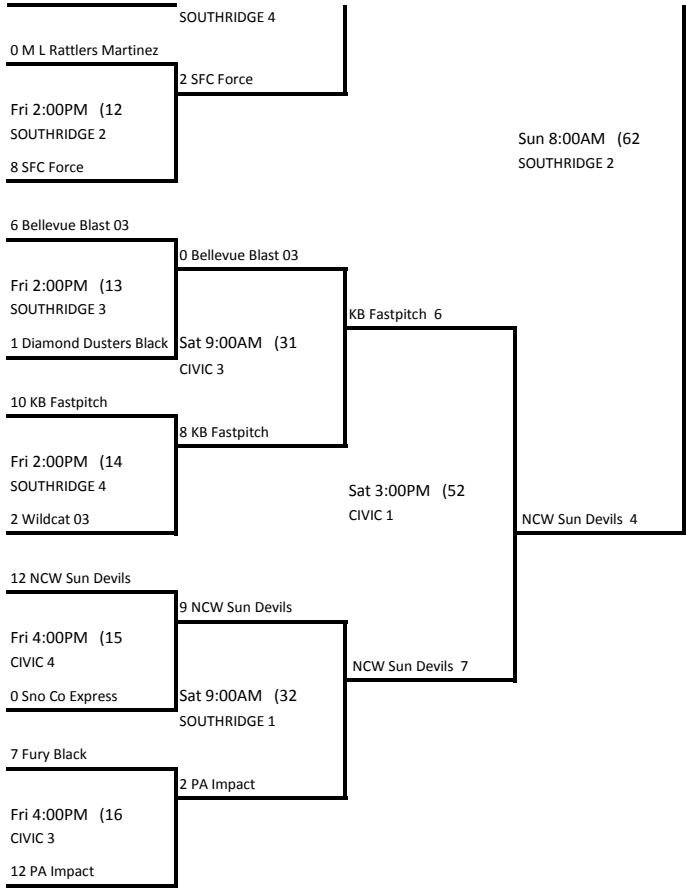

2016 NSA WASHINGTON STATE
CHAMPIONSHIP
12B

WA Angels

**2016
State
Champs**

- 2nd** Explosion 04- Brindle
- 3rd** NCW Sun Devils
- 4th** WA Illusion
- 5th** Shock
- Monarch Crushers Orange
- 7th** SFC Force
- Washington Wolfpak
- 9th** KB Fastpitch
- Wildcat 04
- WA Patriots 04
- Moses Lake Rattlers
- 13th** TABU
- WA SunRays
- Rush
- Acers 04

Explosion 04- Brindle 1

- 17th Bellevue Blast 04
- Flame 12u Red
- Diamond Dusters Black5
- PA Impact
- Sno Co Express
- Fury Black
- Bellingham Bash
- Bellevue Blast 03
- 25th Woodinville Reign
- Monarch Crushers Red
- Wicked
- SV Thunder
- Columbia Basin Xtre
- Wildcat 03
- M L Rattlers Martinez
- PNW Force

12B Losers