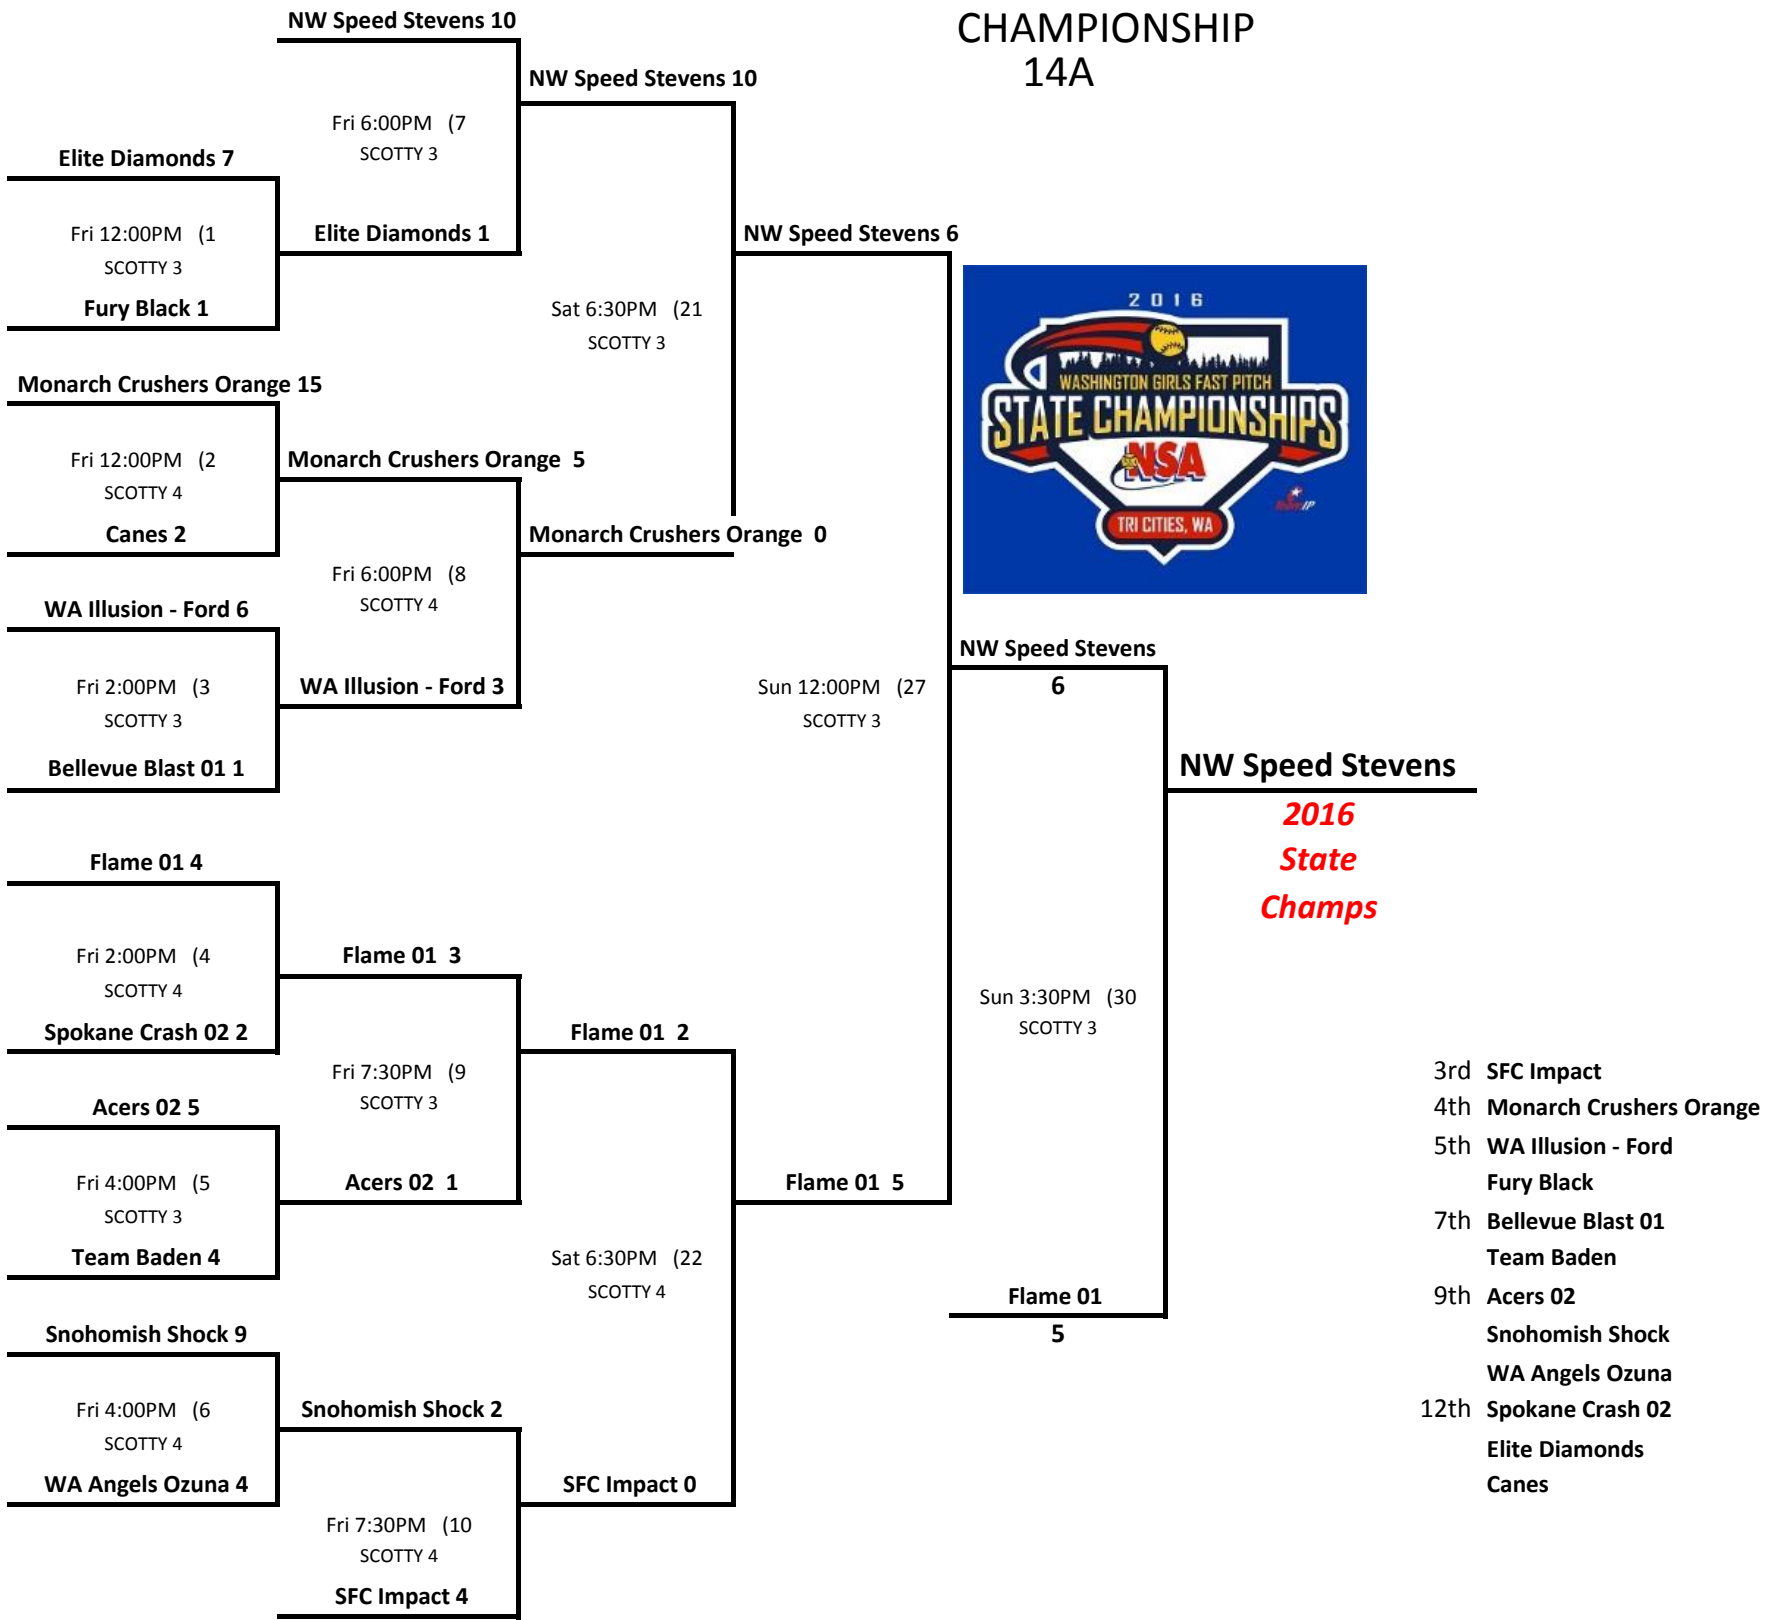

2016 NSA WASHINGTON STATE CHAMPIONSHIP 14A

14A LOSERS BRACKET