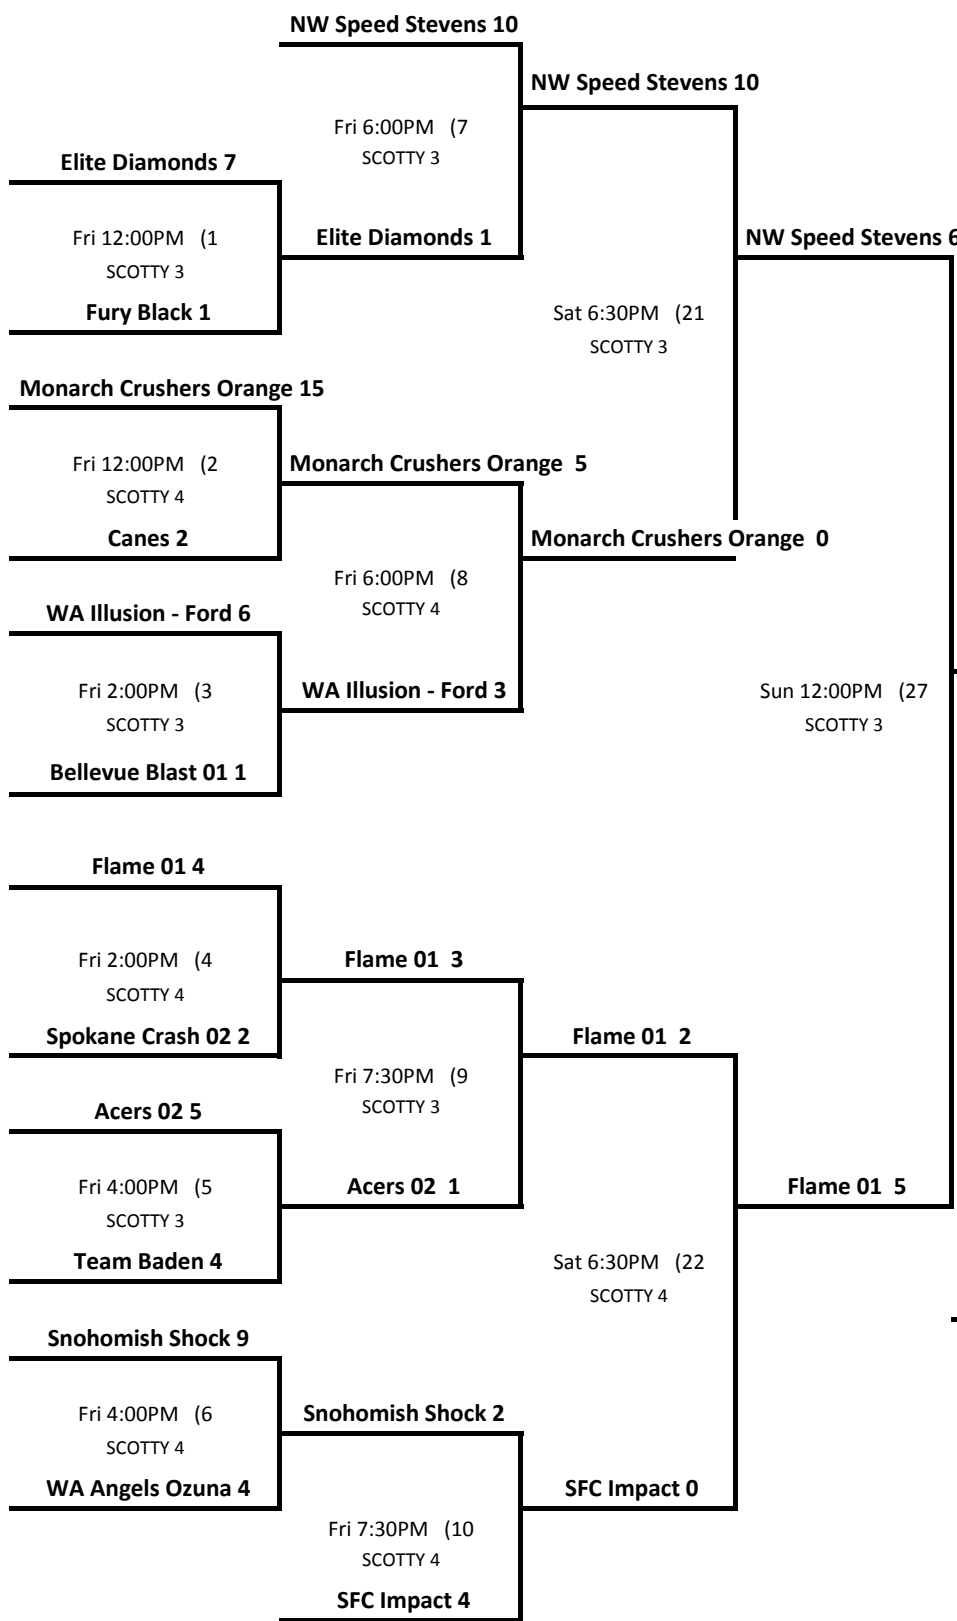

2016 NSA WASHINGTON STATE CHAMPIONSHIP 14A

- 3rd **SFC Impact**
- 4th **Monarch Crushers Orange**
- 5th **WA Illusion - Ford**
Fury Black
- 7th **Bellevue Blast 01**
Team Baden
- 9th **Acers 02**
Snohomish Shock
WA Angels Ozuna
- 12th **Spokane Crash 02**
Elite Diamonds
Canes

14A LOSERS BRACKET