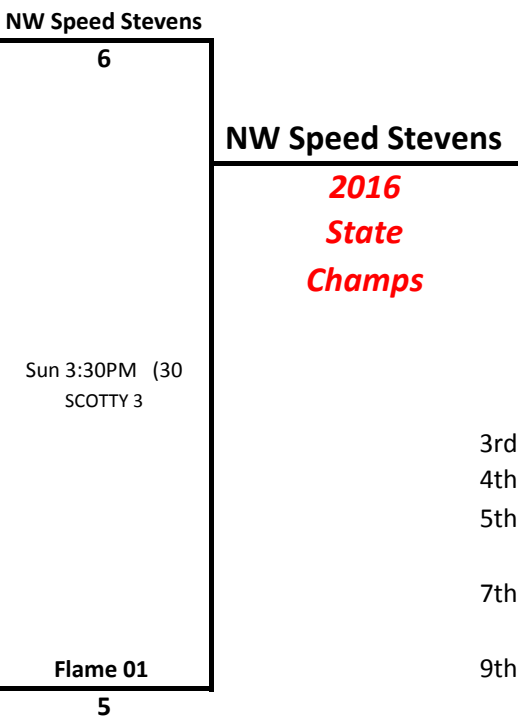

2016 NSA WASHINGTON STATE CHAMPIONSHIP 14A

- 3rd **SFC Impact**
- 4th **Monarch Crushers Orange**
- 5th **WA Illusion - Ford**
Fury Black
- 7th **Bellevue Blast 01**
Team Baden
- 9th **Acers 02**
Snohomish Shock
WA Angels Ozuna
- 12th **Spokane Crash 02**
Elite Diamonds
Canes

14A LOSERS BRACKET