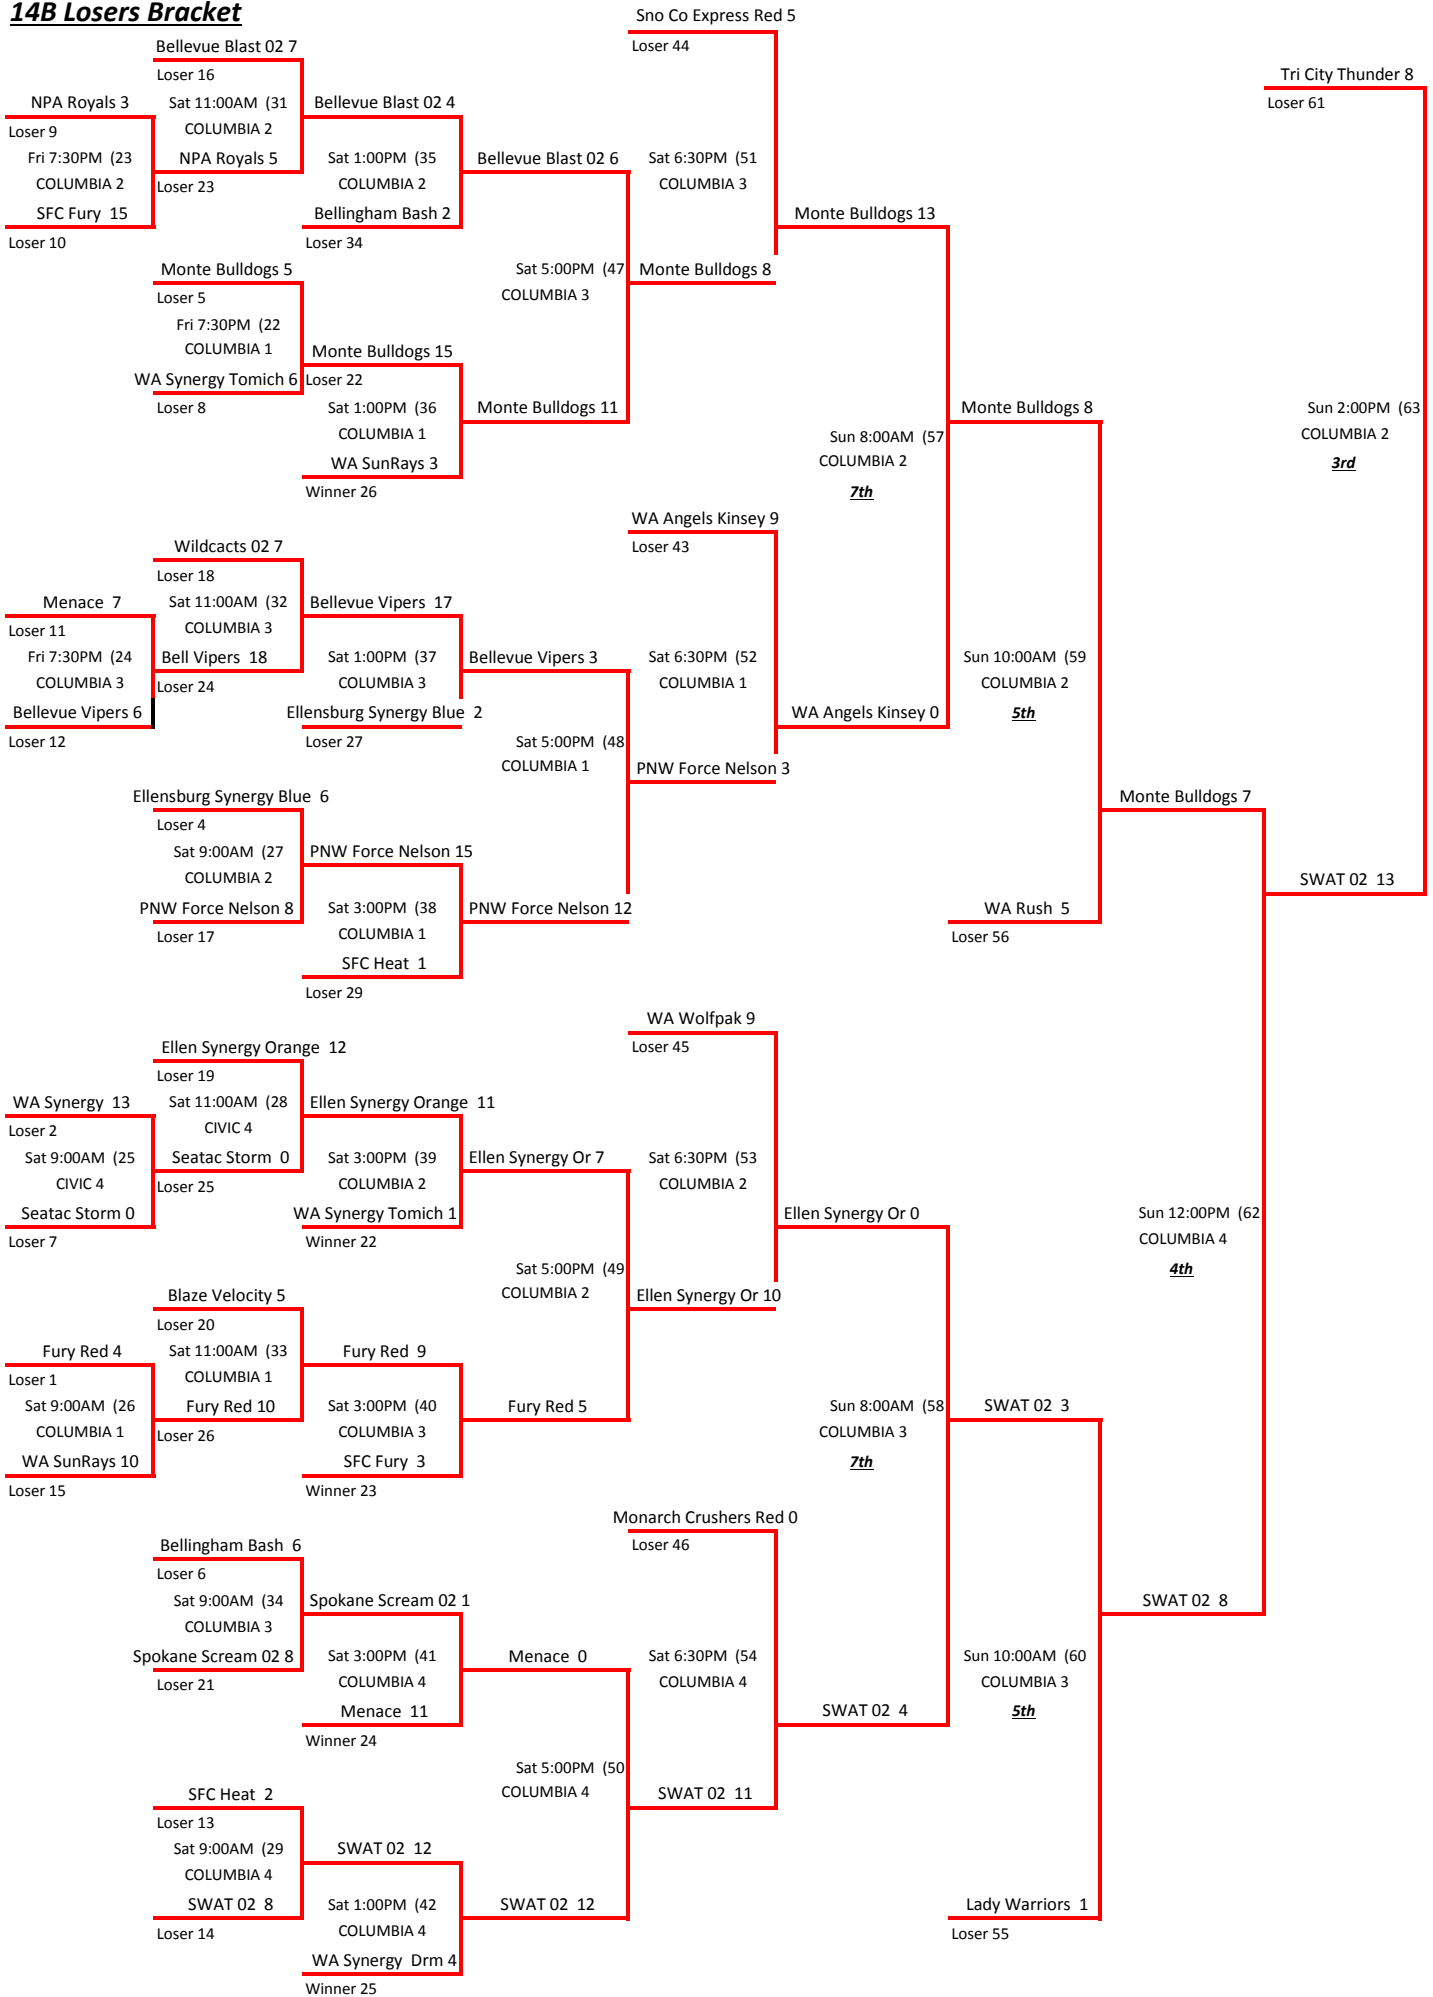

2016 NSA WASHINGTON STATE CHAMPIONSHIP

14B

NW Lady Bandits

**2016
State
Champs**

14B Losers Bracket

3rd	Tri City Thunder
4th	Monte Bulldogs
5th	WA Rush Lady Warriors
7th	Ellen Synergy Orange WA Angels Kinsey
9th	Sno Co Express Red PNW Force Nelson WA Wolfpak Monarch Crushers Red
13th	Bellevue Blast 02 Bellevue Vipers Fury Red Menace
17th	WA Synergy Drummond Ellensburg Synergy Blue WA SunRays Bellingham Bash SFC Heat WA Synergy Tomich SFC Fury
25th	Spokane Scream 02 NPA Royals Wildcacts 02 Seatac Storm Blaze Velocity