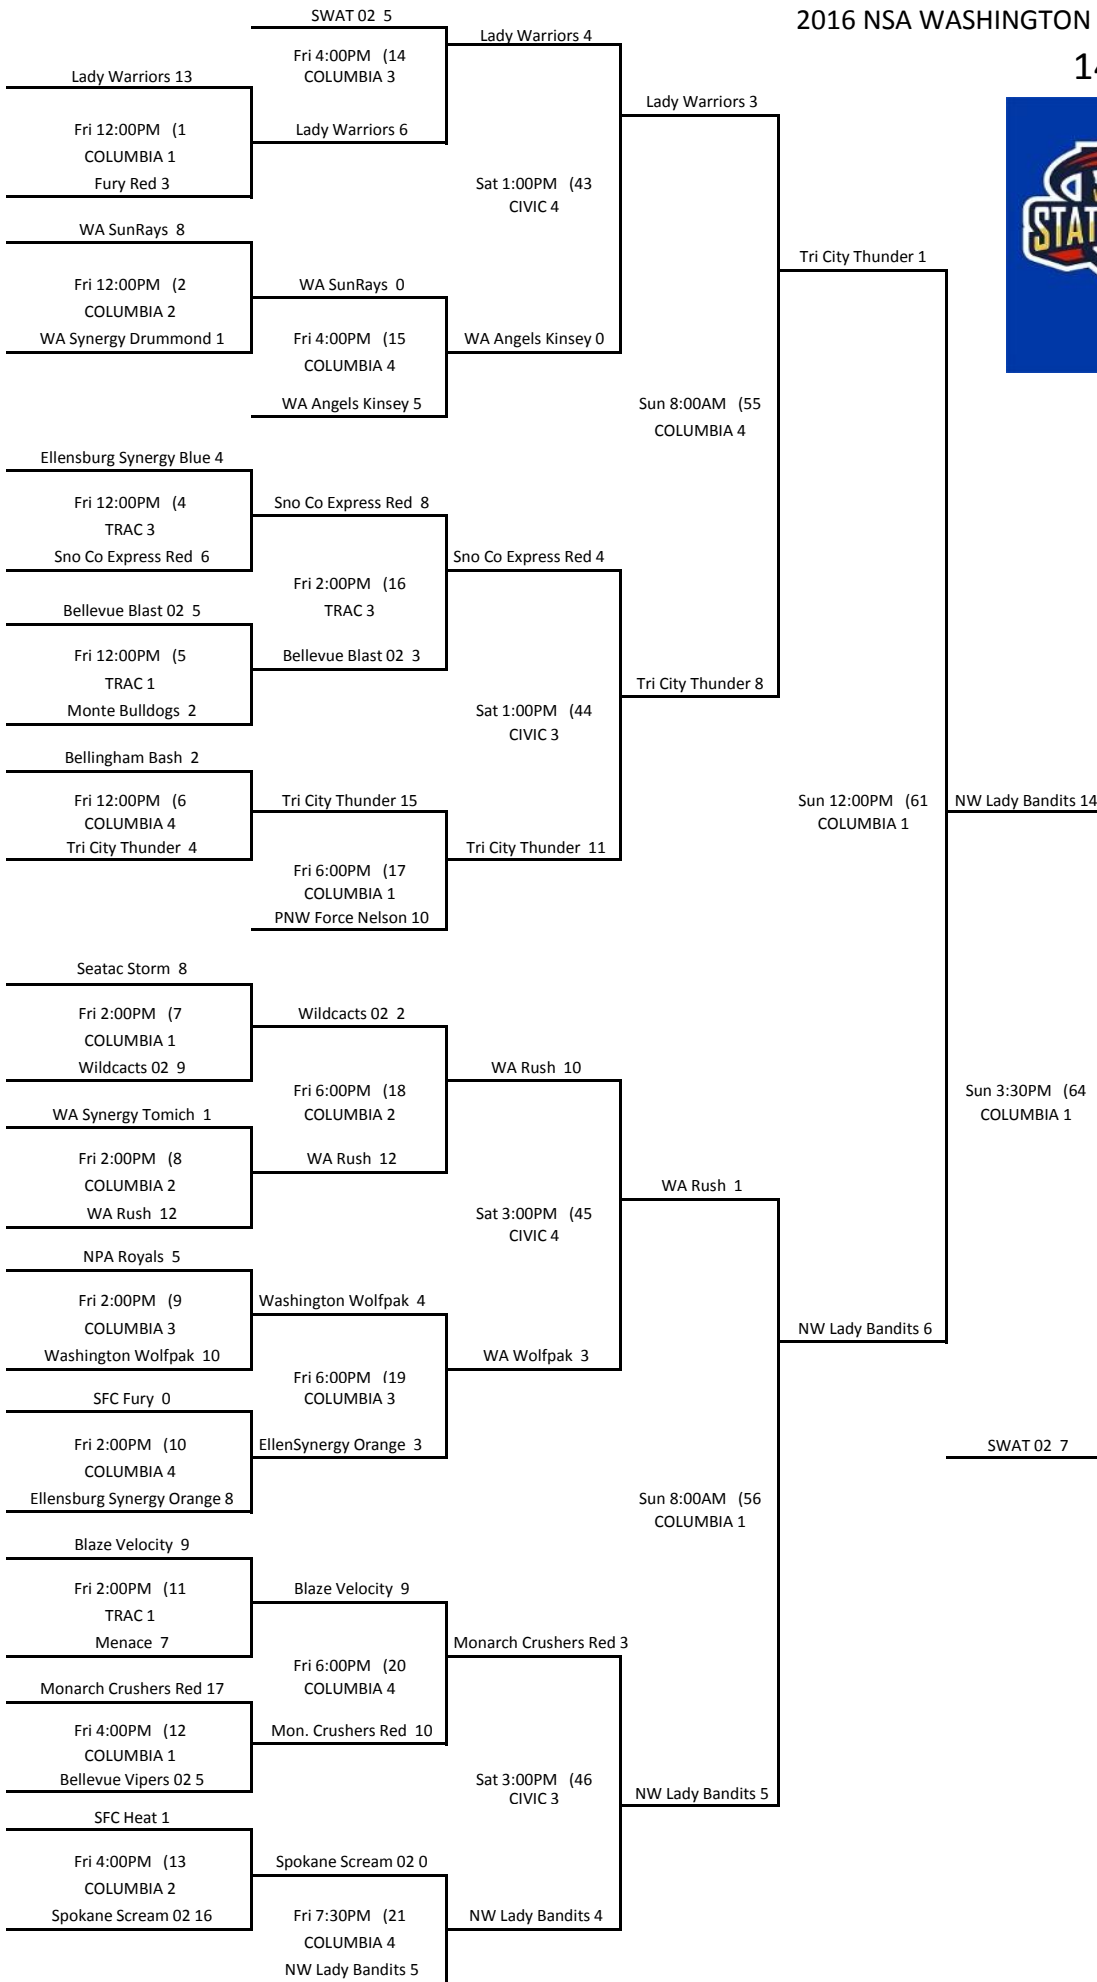

2016 NSA WASHINGTON STATE CHAMPIONSHIP

14B

NW Lady Bandits

**2016
State
Champs**

14B Losers Bracket

3rd	Tri City Thunder
4th	Monte Bulldogs
5th	WA Rush Lady Warriors
7th	Ellen Synergy Orange WA Angels Kinsey
9th	Sno Co Express Red PNW Force Nelson WA Wolfpak Monarch Crushers Red
13th	Bellevue Blast 02 Bellevue Vipers Fury Red Menace
17th	WA Synergy Drummond Ellensburg Synergy Blue WA SunRays Bellingham Bash SFC Heat WA Synergy Tomich SFC Fury
25th	Spokane Scream 02 NPA Royals Wildcacts 02 Seatac Storm Blaze Velocity