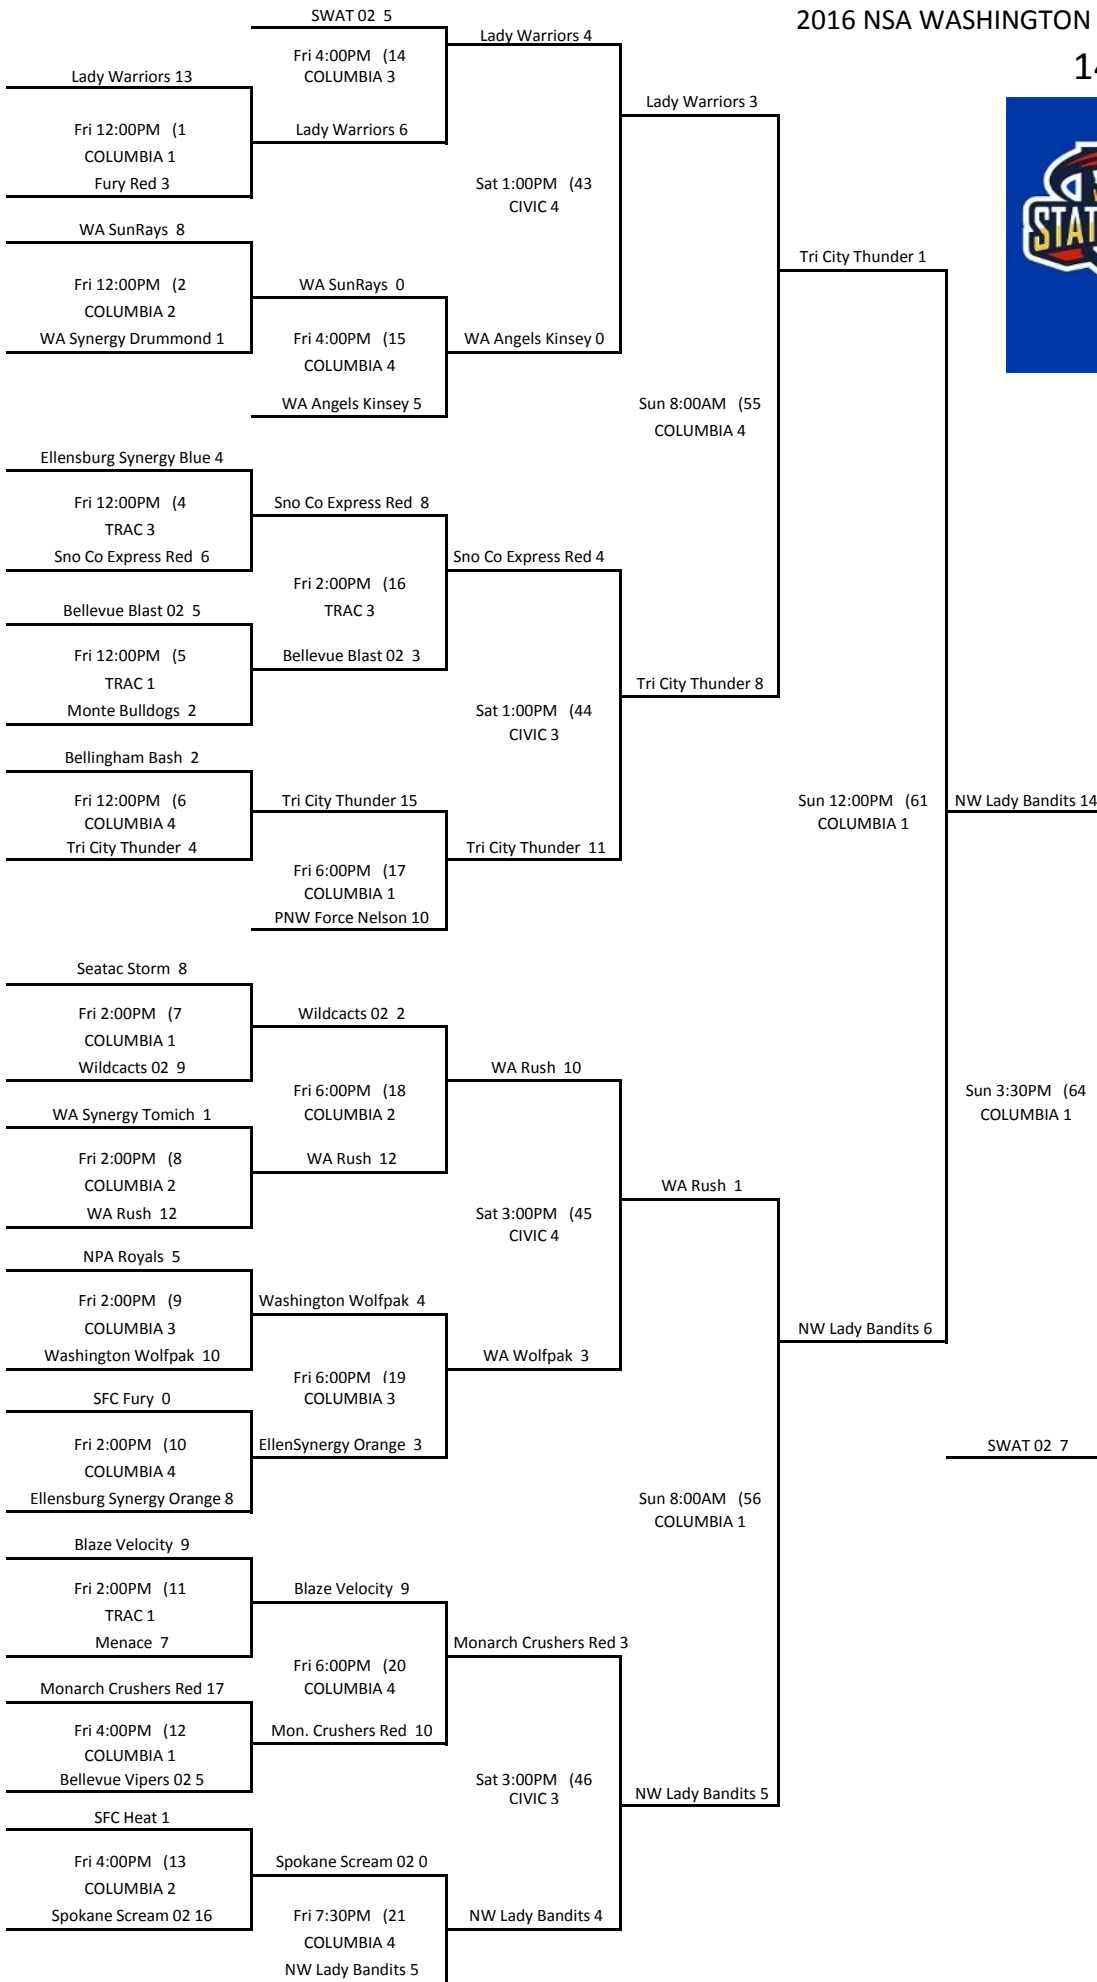

2016 NSA WASHINGTON STATE CHAMPIONSHIP

14B

**NW Lady Bandits**

**2016  
State  
Champs**

# 14B Losers Bracket

3rd	Tri City Thunder
4th	Monte Bulldogs
5th	WA Rush Lady Warriors
7th	Ellen Synergy Orange WA Angels Kinsey
9th	Sno Co Express Red PNW Force Nelson WA Wolfpak Monarch Crushers Red
13th	Bellevue Blast 02 Bellevue Vipers Fury Red Menace
17th	WA Synergy Drummond Ellensburg Synergy Blue WA SunRays Bellingham Bash SFC Heat WA Synergy Tomich SFC Fury
25th	Spokane Scream 02 NPA Royals Wildcacts 02 Seatac Storm Blaze Velocity