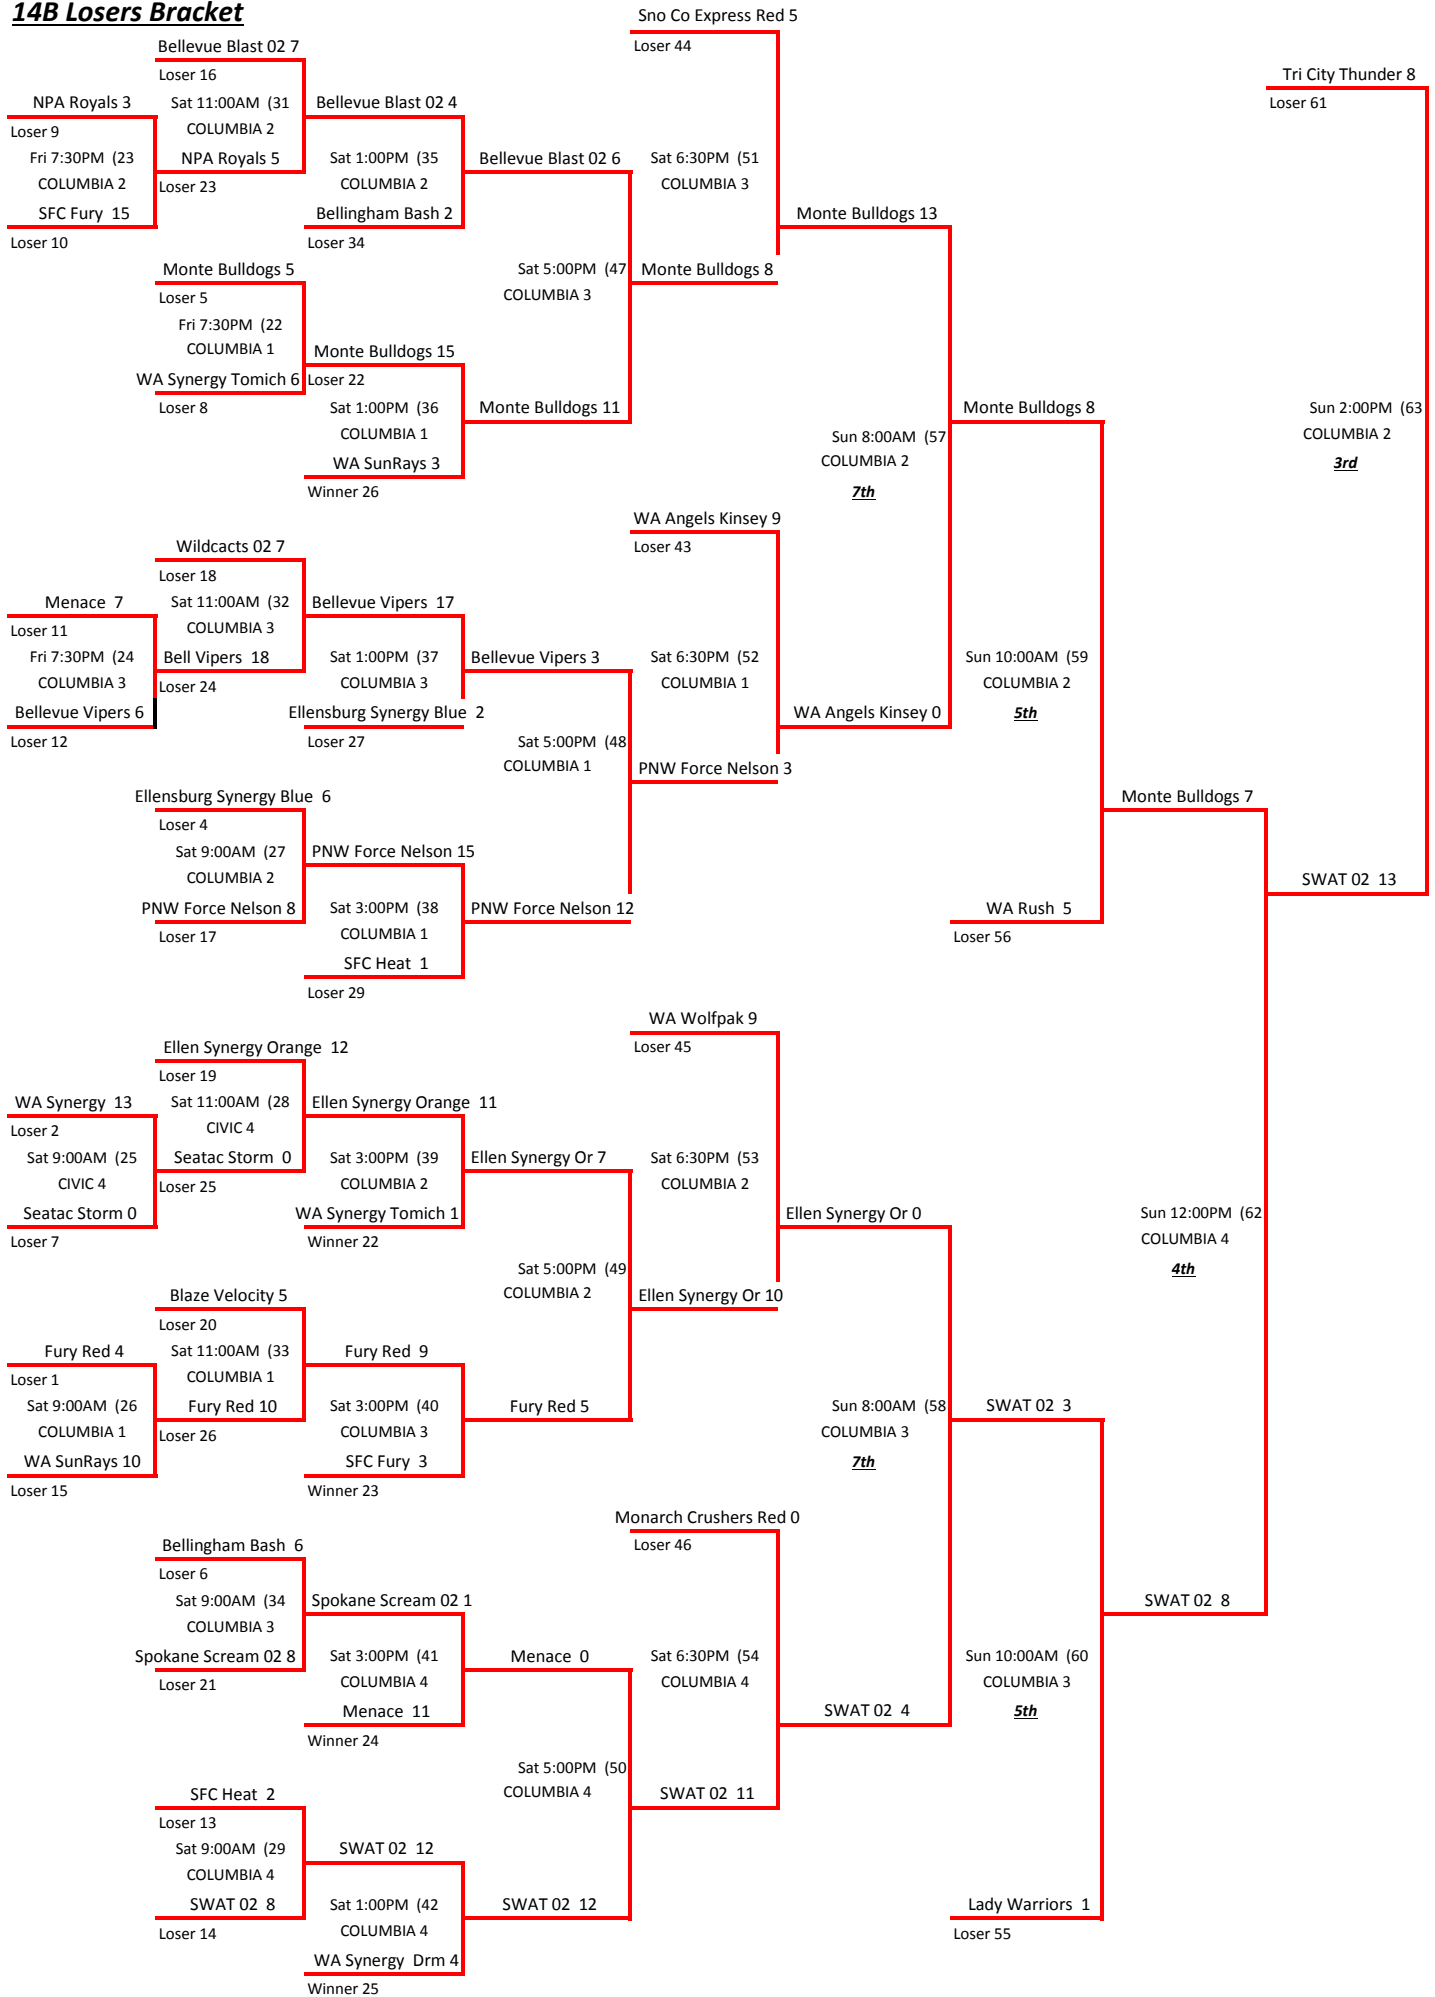

2016 NSA WASHINGTON STATE CHAMPIONSHIP

14B

**NW Lady Bandits**

**2016  
State  
Champs**

# 14B Losers Bracket

3rd	Tri City Thunder
4th	Monte Bulldogs
5th	WA Rush Lady Warriors
7th	Ellen Synergy Orange WA Angels Kinsey
9th	Sno Co Express Red PNW Force Nelson WA Wolfpak Monarch Crushers Red
13th	Bellevue Blast 02 Bellevue Vipers Fury Red Menace
17th	WA Synergy Drummond Ellensburg Synergy Blue WA SunRays Bellingham Bash SFC Heat WA Synergy Tomich SFC Fury
25th	Spokane Scream 02 NPA Royals Wildcacts 02 Seatac Storm Blaze Velocity