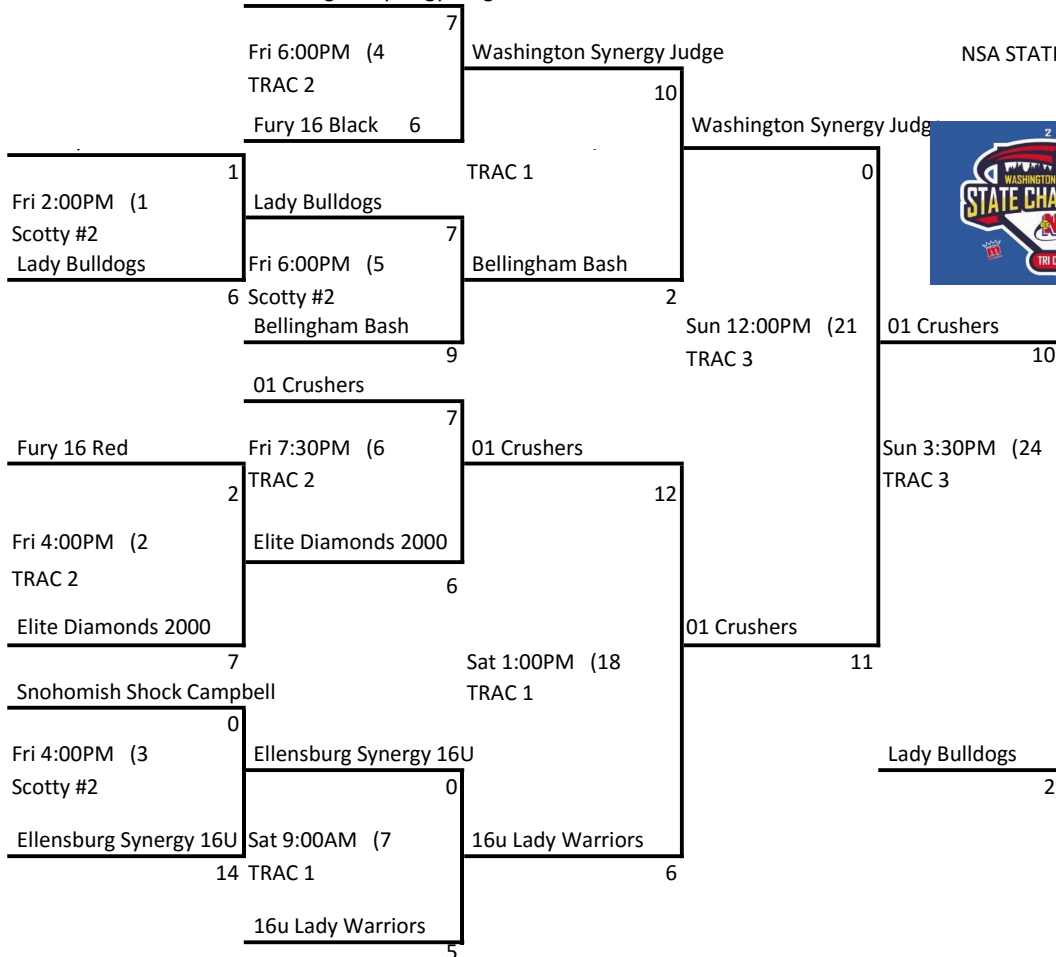

Washington Synergy Judge

NSA STATE CHAMPIONSHIP

16A

01 Crushers

**2017
STATE
CHAMPS**

- 2nd Lady Bulldogs
- 3rd WA Synergy Judge
- 4th Lady Warriors
- 5th Bellingham Bash
- Tri City Thunder
- 7th Snohomish Shock Campbell
- Fury Black
- 9th Ellensburg Synergy
- Fury Red
- Elite Diamonds