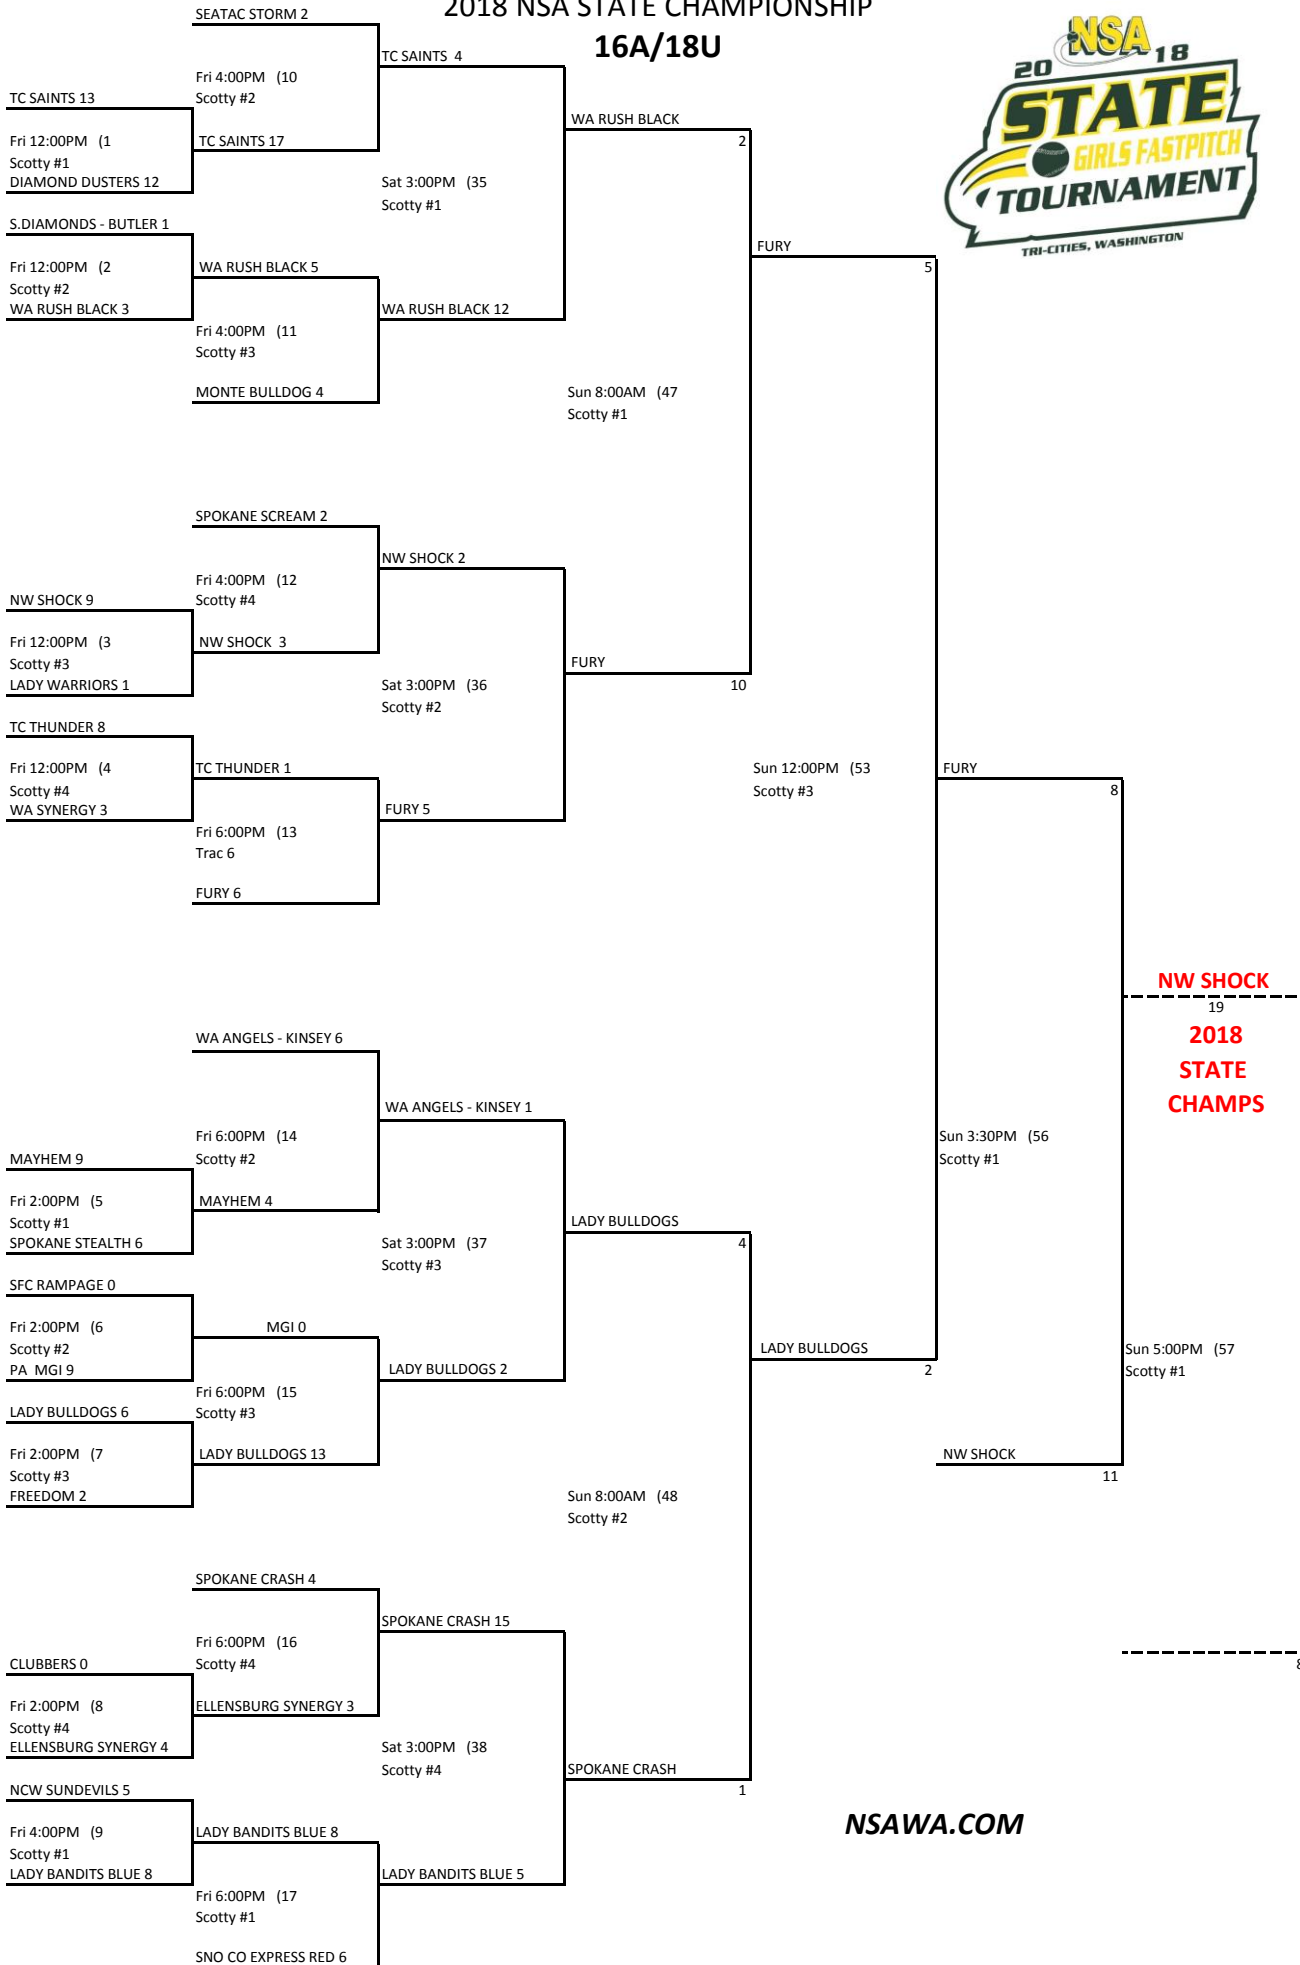

2018 NSA STATE CHAMPIONSHIP

16A/18U

16A-18U LOSERS BRACKET

1st

NW Shock 9-1

2nd

Fury 4-2

3rd

Lady Bulldogs 4-2

4th

WA Rush Black 4-2

5th

Diamonds Butler 4-2

Montesano Bulldogs 3-2

7th

Ellensburg Synergy 5-2

Spokane Crash 2-2

9th

TC Saints 2-2

Freedom 2-2

WA Angels Kinsey 1-2

Lady Bandits Blue 2-2

13th

Port Angeles MGI 2-2

Spokane Stealth 2-2

NCW SunDevils 1-3

Sno Co Express Red 1-3

17th

Tri City Thunder 2-2

WA Synergy 1-2

Lady Warriors 1-2

Clubbers 1-2