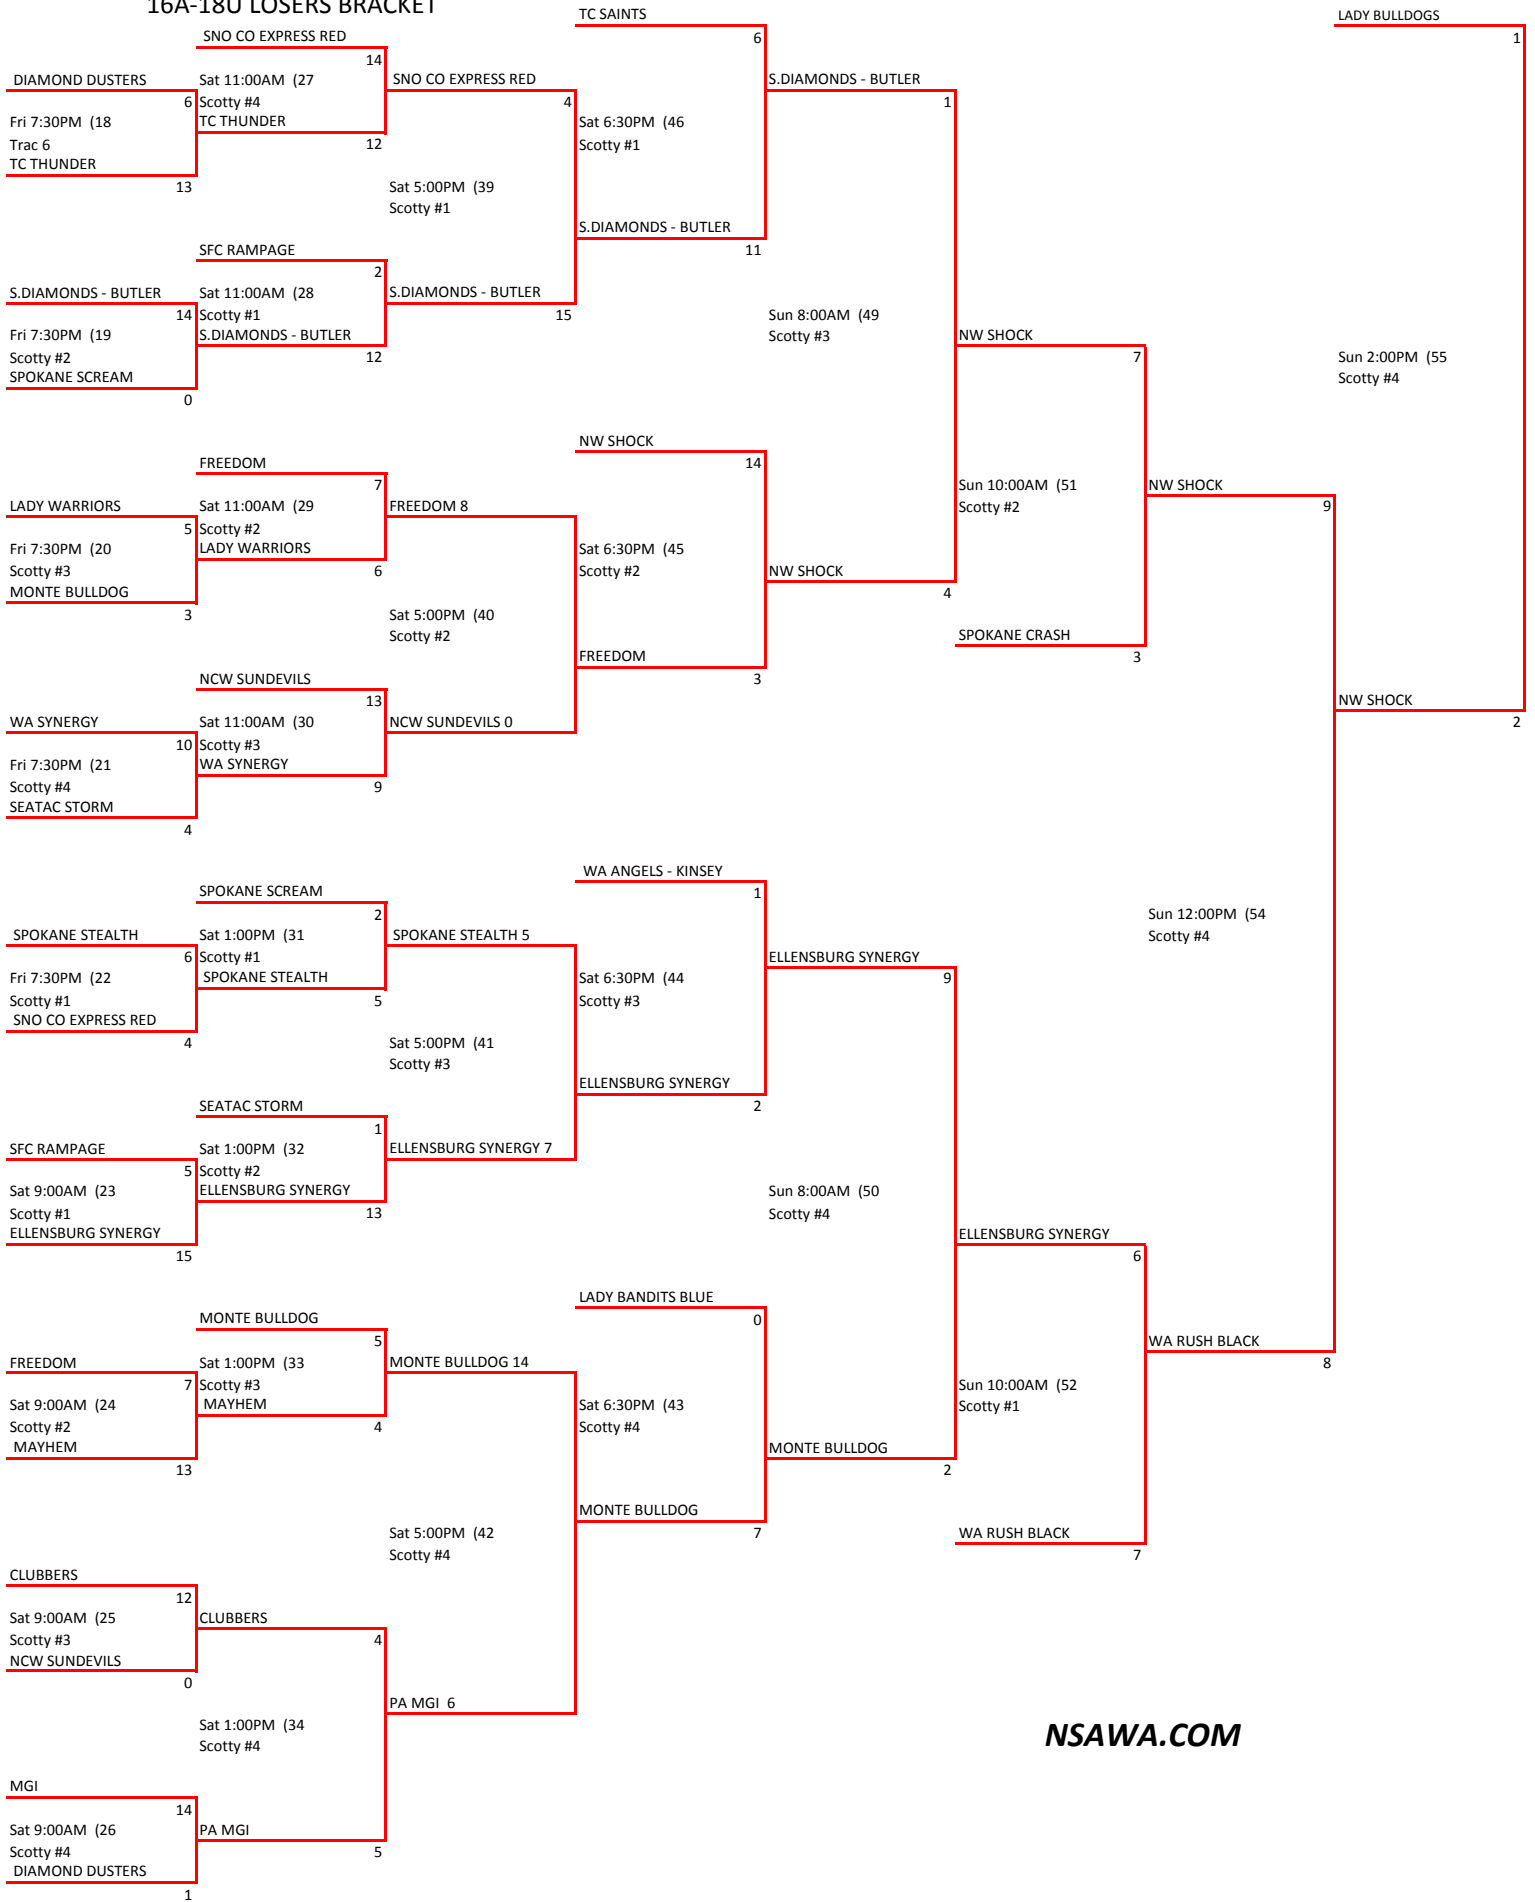

2018 NSA STATE CHAMPIONSHIP

16A/18U

16A-18U LOSERS BRACKET

1st

NW Shock 9-1

2nd

Fury 4-2

3rd

Lady Bulldogs 4-2

4th

WA Rush Black 4-2

5th

Diamonds Butler 4-2

Montesano Bulldogs 3-2

7th

Ellensburg Synergy 5-2

Spokane Crash 2-2

9th

TC Saints 2-2

Freedom 2-2

WA Angels Kinsey 1-2

Lady Bandits Blue 2-2

13th

Port Angeles MGI 2-2

Spokane Stealth 2-2

NCW SunDevils 1-3

Sno Co Express Red 1-3

17th

Tri City Thunder 2-2

WA Synergy 1-2

Lady Warriors 1-2

Clubbers 1-2