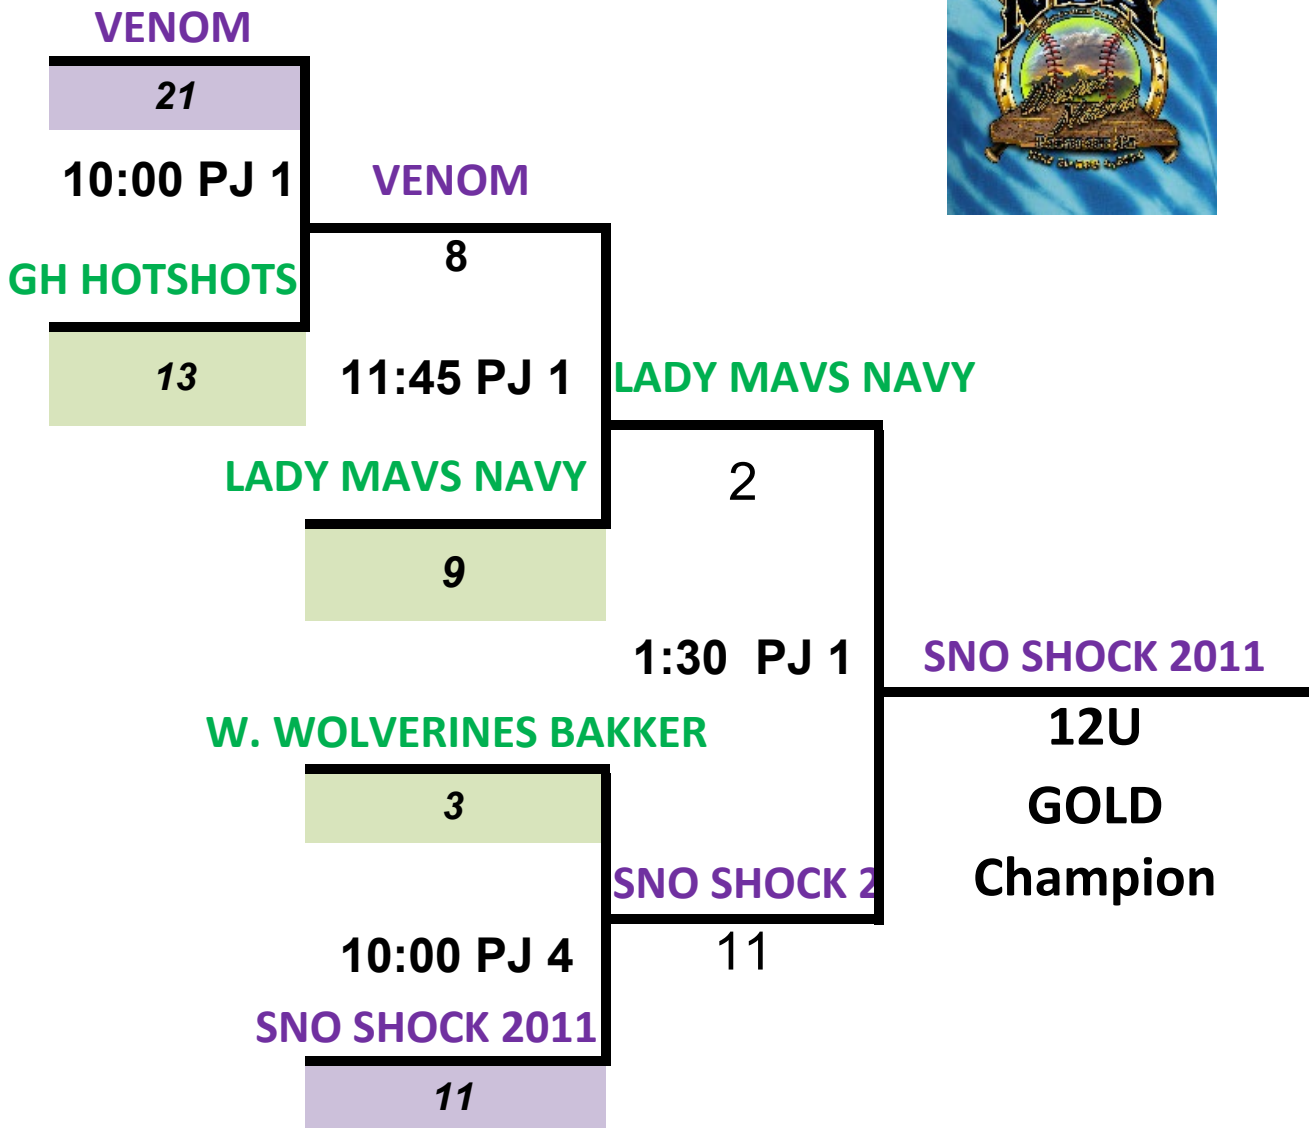

11:45 PJ 3

WA LADYHAWKS

13

Rained out

LADY MAVS

10U

13

Co-Champion

LADY MAVS

11:45 PJ 4

LACES

1

NSA Fastpitch Western World Qualifier

12U GOLD

SUNDAY PLAYOFFS

NSA Fastpitch Western World Qualifier

12U SILVER

SUNDAY PLAYOFFS

SUNDODGERS RING

17

10:00 PJ 2

LACES

10

SUNDODGERS RING